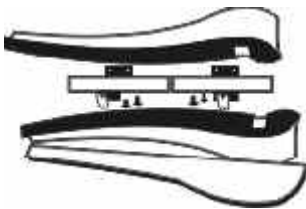

B-56665	Arm rest kits-Front kit	32-48	kit	60.00
B-56666	Arm rest kits-Rear kit	28-34	kit	60.00