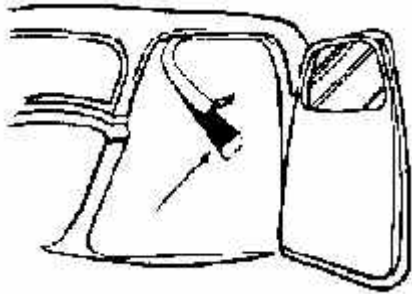

## DOOR SEALS

### TOP OF DOOR SEALS-BOTH DOORS

B-7043724-A	Top of door seals 3 window	1932	ea.	13.00
40-7043724-A	Top of door seals Coupe and tudor	33-34	ea.	16.00
40-7043724-B	Top of door seals 4 door	33-34	ea.	17.95
48-7043724-A	Top of door seals Coupe and tudor	35-36	ea.	14.00
48-7043724-B	Top of door seals 4 door	35-36	ea.	17.95
78-7020532	Top of door seals Closed car (2 door)	37-48	ea.	14.00
78-7320532	Top of door seals Closed car (4 door)	37-48	ea.	17.95