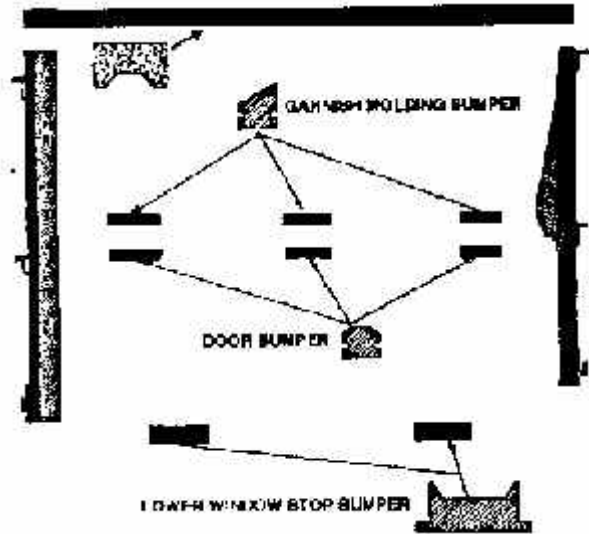

FRONT DOOR WINDOW CHANNEL KITS

Custom kits pre-bent with clips installed.

B-45983-3W	Window channel kits 3 window coupe	1932	ea.	90.00
B-45983-5W	Window channel kits S window coupe	1932	ea.	90.00
B-45983-2D	Window channel kits Tudor sedan	1932	ea.	90.00
B-45983-4D	Window channel kits Fordor sedan	1932	ea.	90.00
B-45983-V	Window channel kits Victoria & B-400	1932	ea.	90.00
B-45983-PU	Window channel kits Pickup	32-34	ea.	90.00
18-45983-5W/2D/4D	Window channel kits 5 win coupe, tudor & fordor sedans	1933	ea.	95.00
18-45983-3W	Window channel kits 3 window coupe	1933	ea.	95.00
40-45983-3W	Window channel kits 3 window coupe-Kit	1934	ea.	120.00
40-45983-2DF	Window channel kits-Tudor sedan-Front mounted door handles-Kit	1934	ea.	115.00
40-45983-2DC	Window channel kits-Tudor sedan Center mounted door handles-Kit	1934	ea.	115.00
40-45983-5WF	Window channel kits-S window coupe Front mounted door handles-Kit	1934	ea.	115.00
40-45983-5WC	Window channel kits-S window coupe Center mounted door handles-Kit	1934	ea.	115.00
40-45983-4DF	Window channel kits-Fordor sedan Front mounted door handles-Kit	1934	ea.	115.00
40-45983-4DC	Window channel kits-fordor sedan Center mounted door handles-Kit	1934	ea.	115.00
48-45983-2 WA	Window channel kits-3 window coupe With rubber bumpers on garnish moldings & doors-Kit	35-36	ea.	115.00