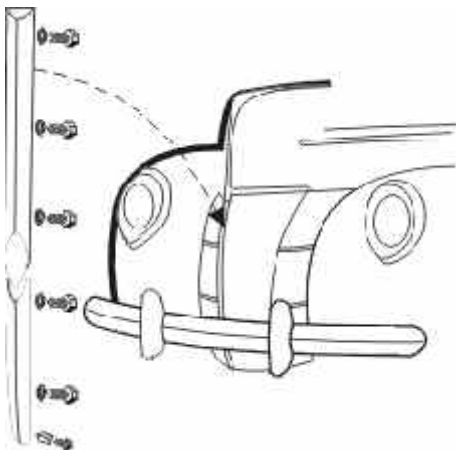

1940 CENTER GRILL MOULDING CHROME PLATED, AAA
QUALITY
O1A-8418/22 Deluxe passenger 3 pc. 1940 set 40.00

40 CENTER GRILL

O1A-8242-A	Standard/pickup - Chrome	40-41	ea.	145.00
O1A-8242-P	Standard/pickup - Plain	40-41	ea.	95.00